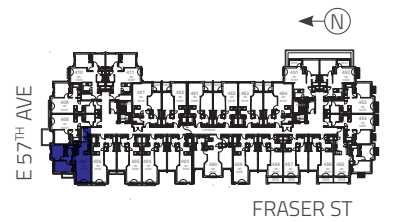

SPIRE

LANDING

Plan 2B
2 Beds

Suite Area: 771 SF

Level 2
255

Level 3
355

Level 4
407

Level 5
507