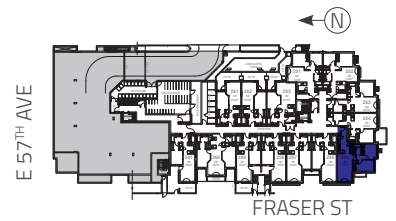

SPIRE

LANDING

Plan 2B
2 Beds

Suite Area: 771 SF

Level 2
255

Level 3
355

Level 4
407

Level 5
507