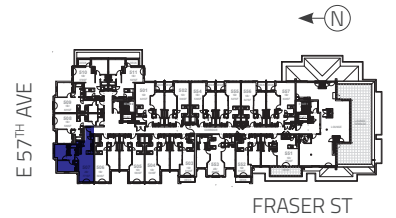

SPIRE

LANDING

Plan 2B
2 Beds

Suite Area: 771 SF

Level 2
255

Level 3
355

Level 4
407

Level 5
507