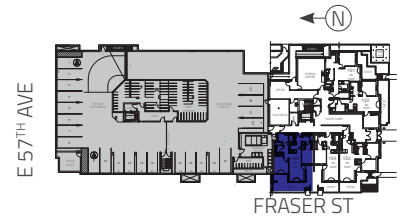

SPIRE

LANDING

Plan 2C

2 Beds + 2 Baths
+ Flex

Suite Area: 876 SF

Patio: 317 SF

Level 1
155

Dimensions, sizes, specifications, layouts and materials are approximate only and subject to change.